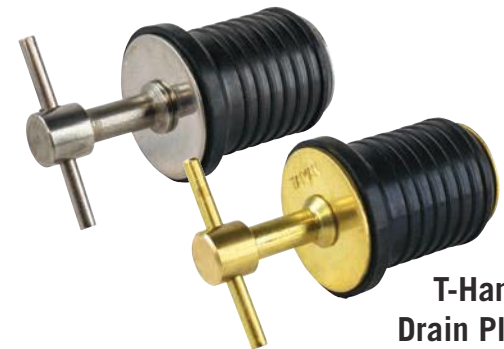

20% OFF
 Rod Holders and
 Knife & Pliers Holder

ONE STOP SHOP FOR ALL YOUR FISHING NEEDS

**Rods and accessories not included*

Triple Threat™
3 Pole Rod Holders

White \$21.95
 Black \$21.95
 FDE \$23.95

Flat Dark Earth
Rod Holders

Side Mount \$11.00
 Flush Mount \$10.00

**Accessories not included*

**Knife &
 Pliers Holder**
 \$14.00

Snap Handle
Drain Plugs

Stainless starting at \$8.79
 Brass starting at \$7.99

T-Handle
Drain Plugs

Stainless starting at \$7.99
 Brass starting at \$8.49